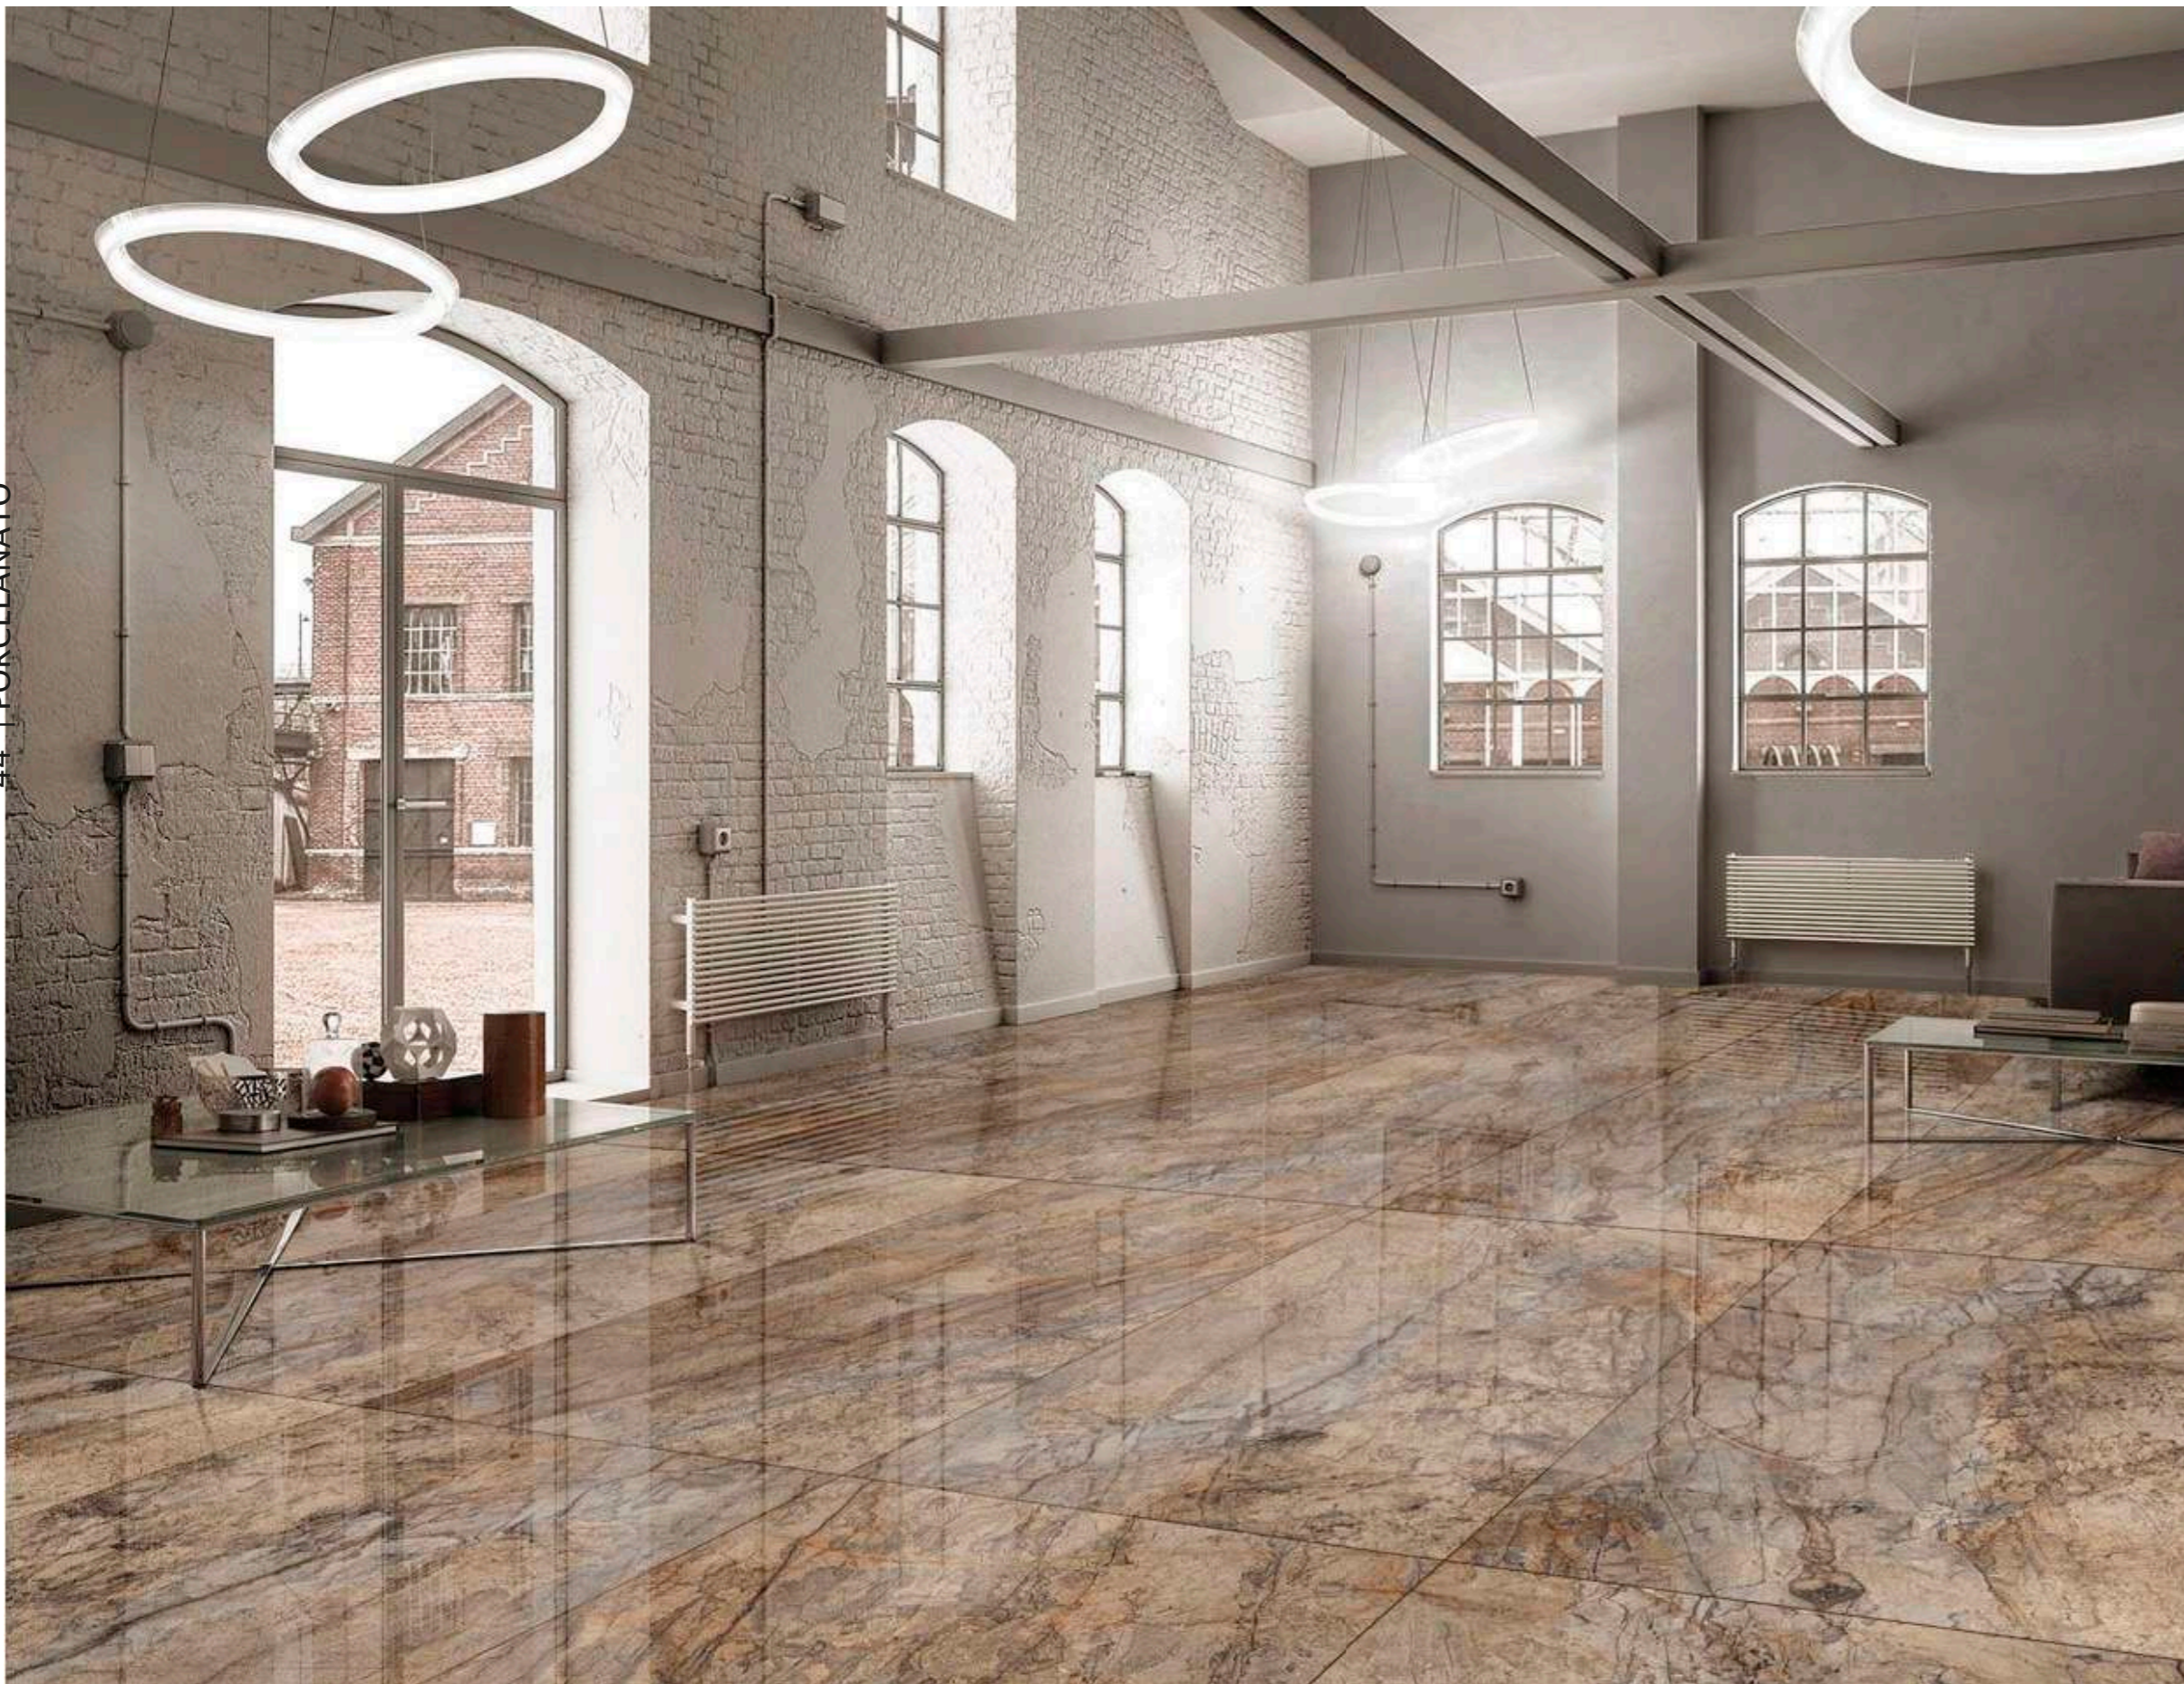

80 x 160 cm

80 x 160 cm

44 | PORCELANATO

3 caras

Silver River

www.greda.com.mx